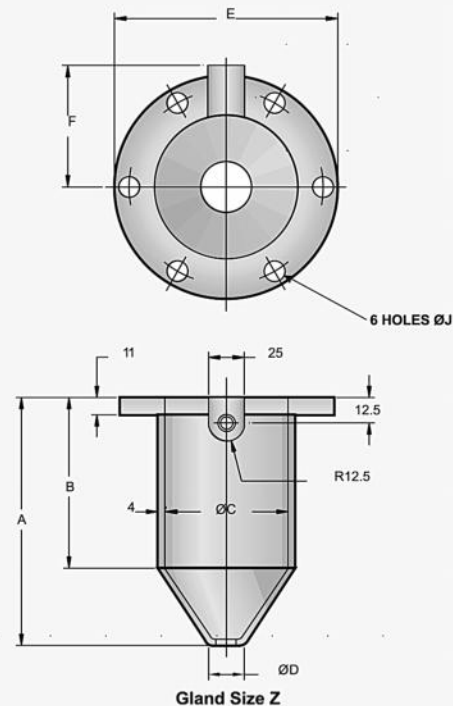

# Brass Wiping Cable Gland

for medium voltage power cables

Gland Size X & Y

Gland Size Z

Gland Size	X	Y	Z
Part Number	BWX	BWY	BWZ
Dia over metal sheath of cable (mm)	12 to 51	25 to 78	25 to 94
A	137	155	195
B	90	95	140
$\varnothing C$	60	89	108
$\varnothing D$	19	32	32
E	90	114	190
F	90	123	100
G	66	95	-
H	66	86	-
$\varnothing J$	12	14	14
R	12	14	-

Dimension in mm