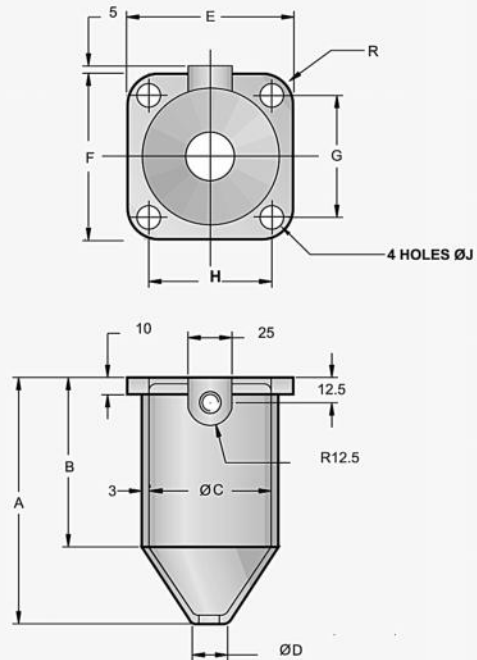

# Brass Wiping Cable Gland

for medium voltage power cables

Gland Size X & Y

Gland Size Z

Gland Size	X	Y	Z
Part Number	BWX	BWY	BWZ
Dia over metal sheath of cable (mm)	12 to 51	25 to 78	25 to 94
A	137	155	195
B	90	95	140
$\varnothing C$	60	89	108
$\varnothing D$	19	32	32
E	90	114	190
F	90	123	100
G	66	95	-
H	66	86	-
$\varnothing J$	12	14	14
R	12	14	-

Dimension in mm